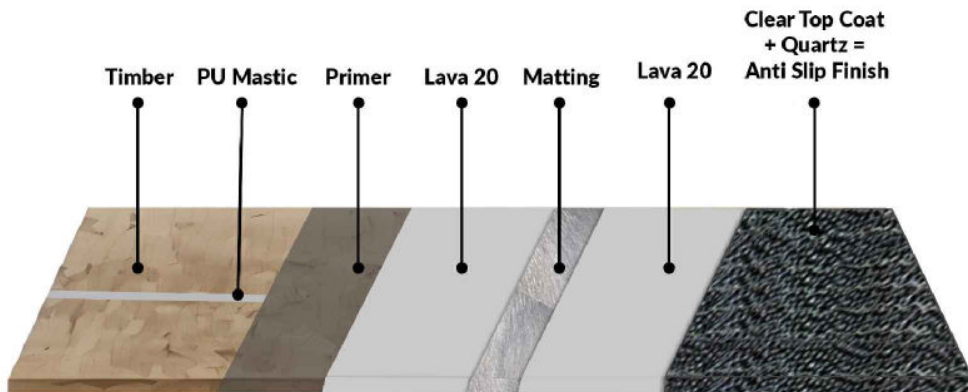

OWL LAVA - Detail Roof Edge - Two Pieces

DETAIL OT-1A

Build Up:

1. Roof Deck
2. Owl PU Mastic If Applicable.
3. Lava Primer
4. Lava 20
5. Matting (mesh)
6. Lava 20
7. Optional Top Coats