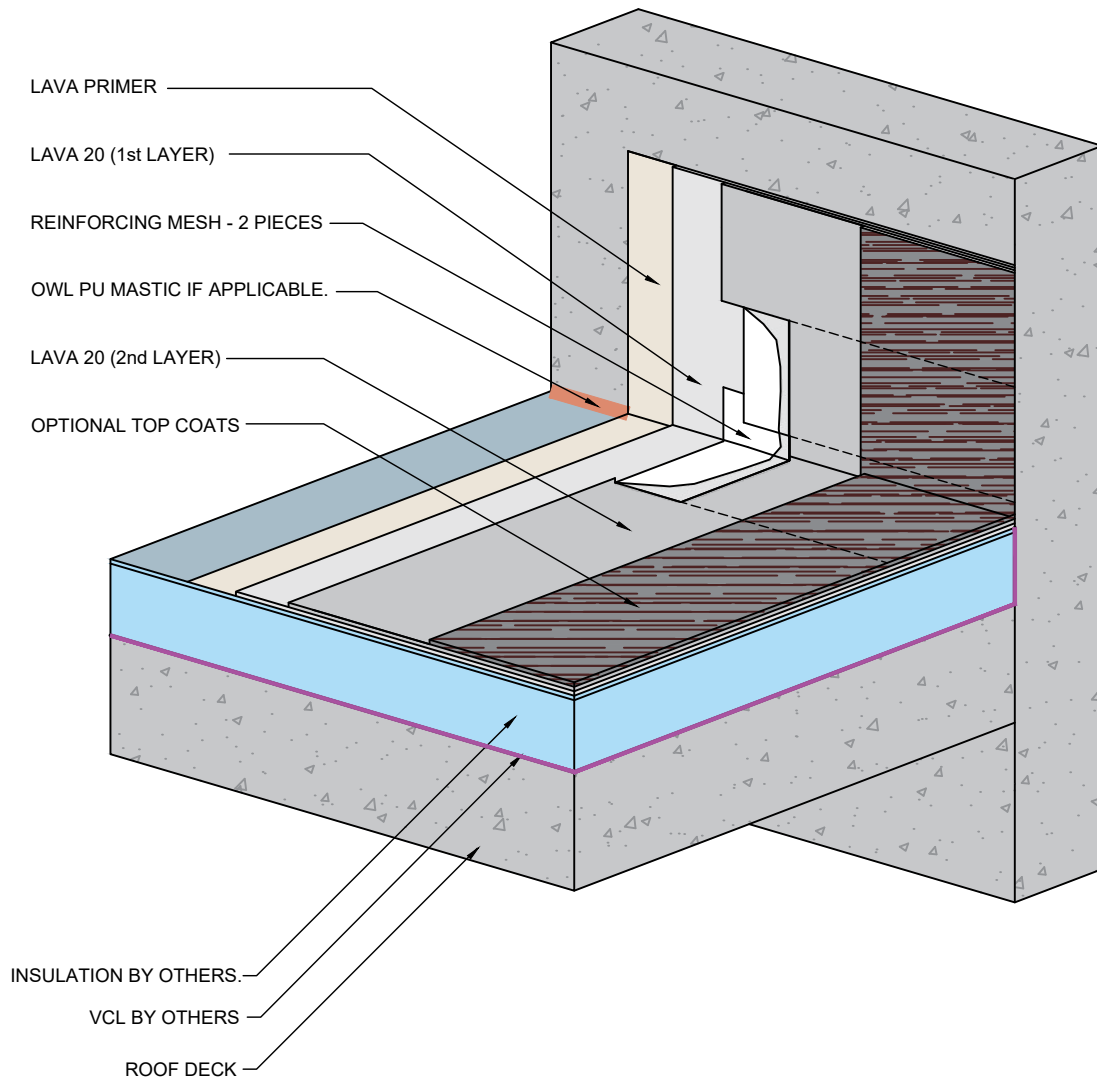

OWL LAVA - Detail Roof Edge - Two Pieces

DETAIL OT-1A

Build Up:

1. Roof Deck
2. Owl PU Mastic If Applicable.
3. Lava Primer
4. Lava 20
5. Matting (mesh)
6. Lava 20
7. Optional Top Coats