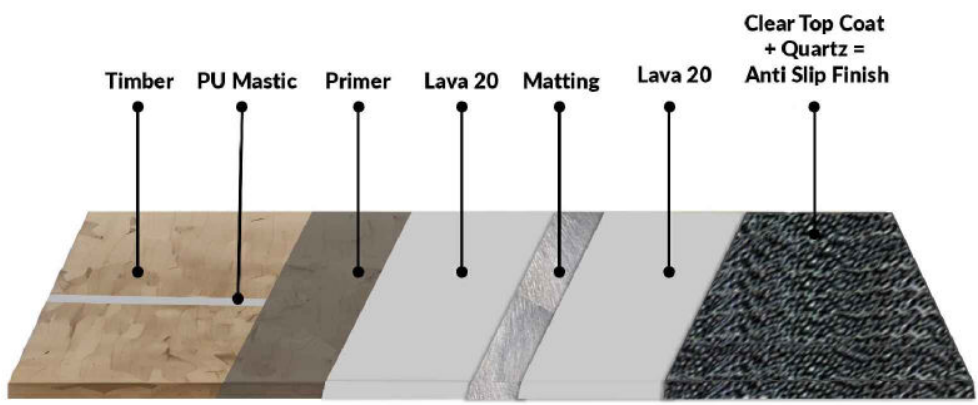

OWL LAVA - Detail - Warm Flat Roof

DETAIL OT-9

Build Up:

1. Roof Deck
2. Owl PU Mastic If Applicable.
3. Lava Primer
4. Lava 20
5. Matting (mesh)
6. Lava 20
7. Optional Top Coats