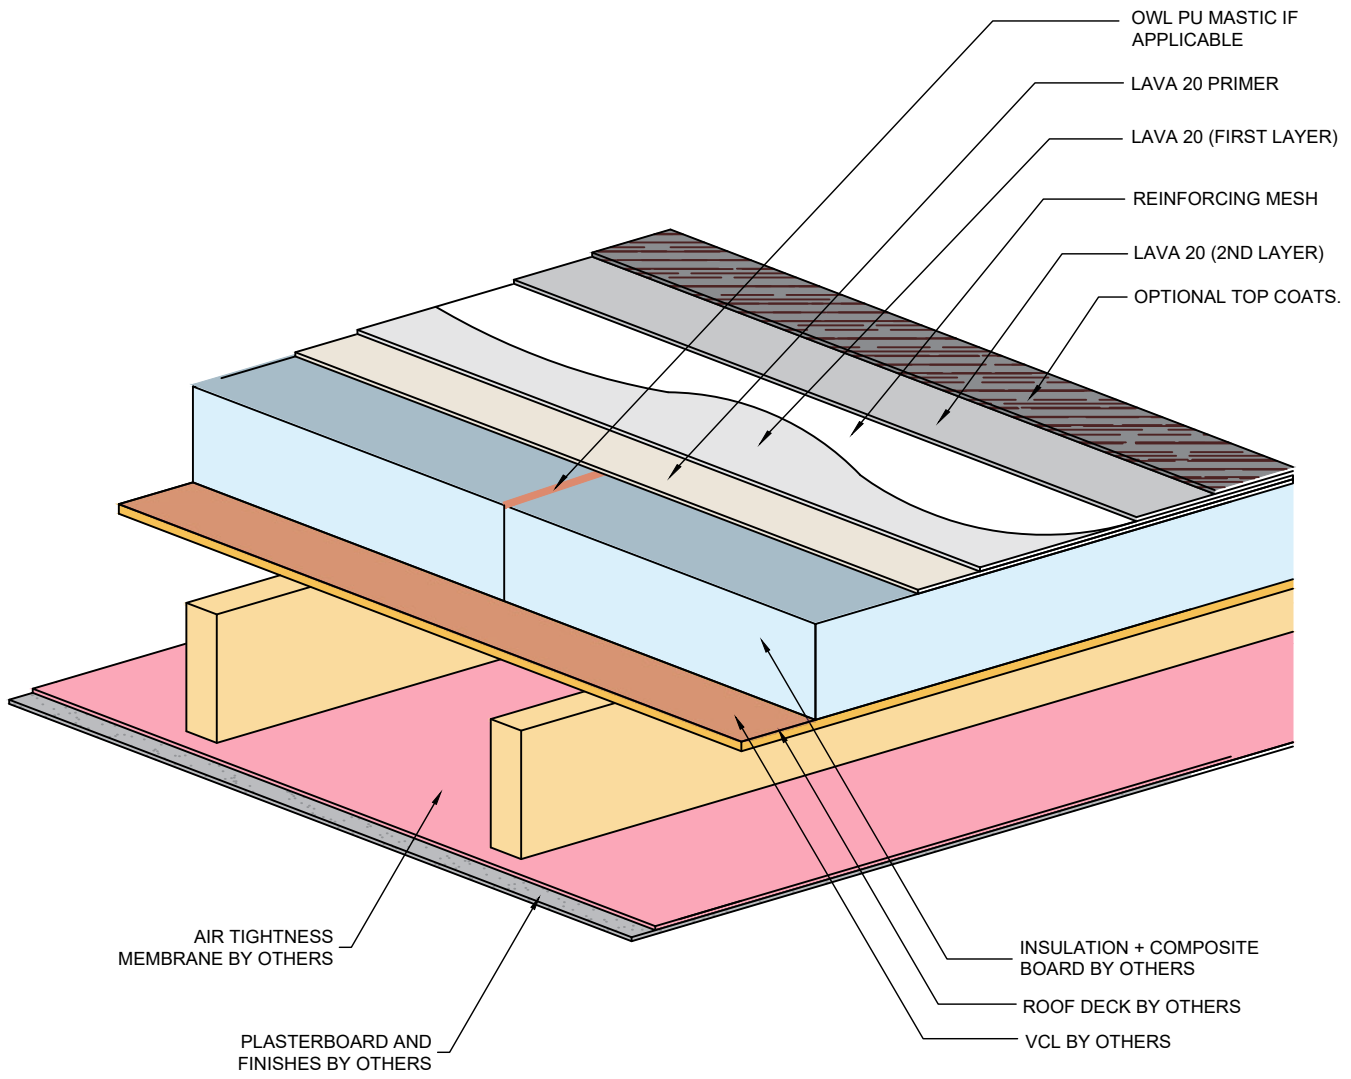

OWL LAVA - Detail - Warm Flat Roof

DETAIL OT-9

Build Up:

1. Roof Deck
2. Owl PU Mastic If Applicable.
3. Lava Primer
4. Lava 20
5. Matting (mesh)
6. Lava 20
7. Optional Top Coats